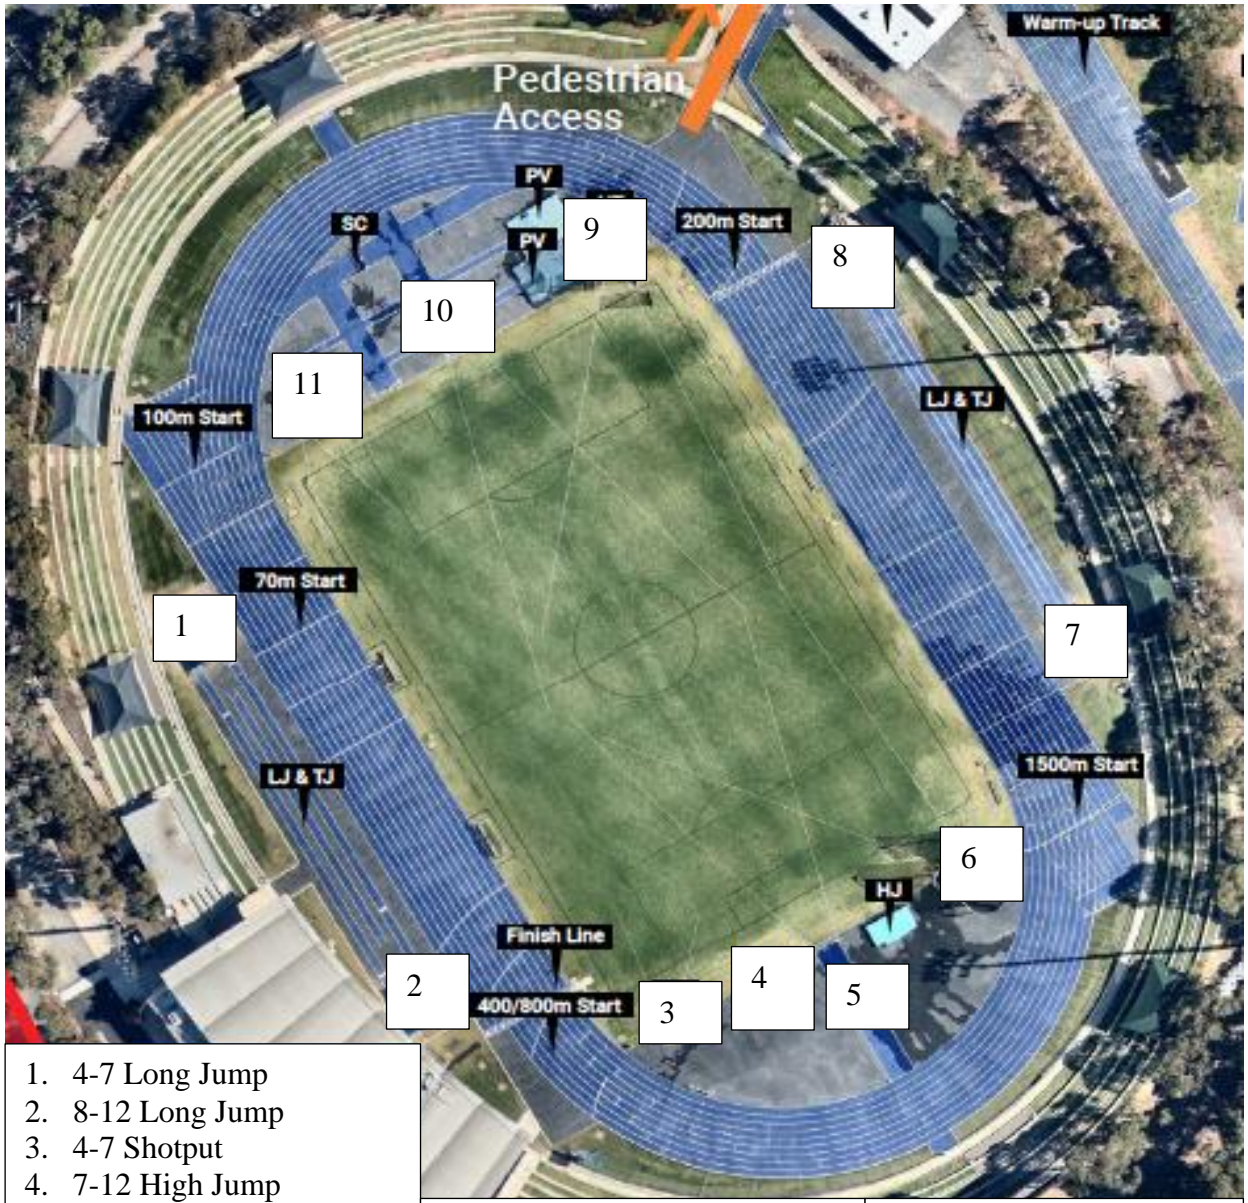

SA Athletics Stadium Map

- 1. 4-7 Long Jump
- 2. 8-12 Long Jump
- 3. 4-7 Shotput
- 4. 7-12 High Jump
- 5. 4-6 Javelin
- 6. 4-7 Discus

- 7. 8-12 Triple Jump
- 8. 4-7 Triple Jump
- 9. 8-12 Discus

- 10. 7-12 Javelin
- 11. 8-12 Shotput